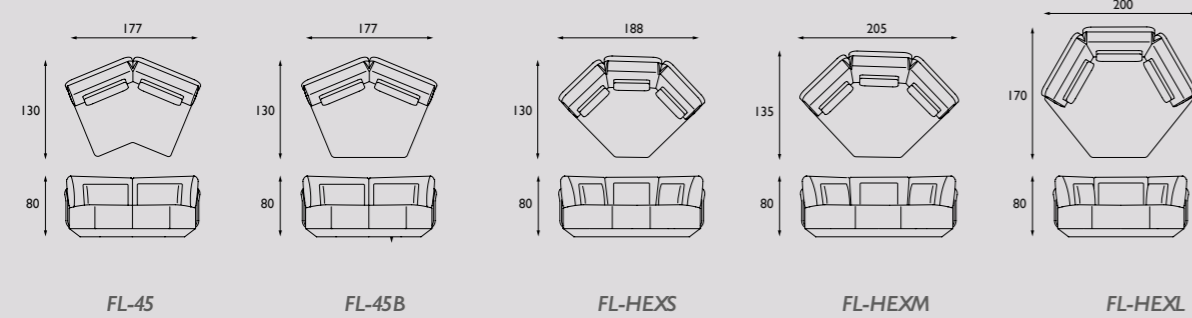

Dormeuses

Corners

Corners 45° en Corners Hexagon

End elements

Poufs

Flared modular sofa design by by Sven+Jon
Geproduceerd in Nederland

		Stof Groep 1	Stof Groep 2	Stof Groep 3	Stof Groep 4	Stof Groep 5	Leer Angler/Madura	Leer Devon/Wax S.	Leer Colorado
FL-DSL	Dormeuse S/ L	€1.680	€1.923	€2.248	€2.518	€2.652	€2.959	€3.403	€3.869
FL-DSR	Dormeuse S/ R	€1.680	€1.923	€2.248	€2.518	€2.652	€2.959	€3.403	€3.869
FL-DSAL	Dormeuse S/Arm L	€1.925	€2.224	€2.646	€2.986	€3.160	€3.347	€3.849	€4.373
FL-DSAR	Dormeuse S/Arm R	€1.925	€2.224	€2.646	€2.986	€3.160	€3.347	€3.849	€4.373
FL-DML	Dormeuse M/ L	€1.860	€2.111	€2.435	€2.711	€2.844	€3.117	€3.551	€4.004
FL-DMR	Dormeuse M/ R	€1.860	€2.111	€2.435	€2.711	€2.844	€3.117	€3.551	€4.004
FL-DMAL	Dormeuse M/Arm L	€2.117	€2.437	€2.884	€3.247	€3.431	€3.673	€4.221	€4.793
FL-DMAR	Dormeuse M/Arm R	€2.117	€2.437	€2.884	€3.247	€3.431	€3.673	€4.221	€4.793
FL-DLL	Dormeuse L / L	€2.257	€2.597	€3.073	€3.460	€3.656	€4.079	€4.718	€5.387
FL-DLR	Dormeuse L / R	€2.257	€2.597	€3.073	€3.460	€3.656	€4.079	€4.718	€5.387
FL-DLAL	Dormeuse L/Arm L	€2.476	€2.845	€3.353	€3.768	€3.977	€4.434	€5.119	€5.835
FL-DLAR	Dormeuse L/Arm R	€2.476	€2.845	€3.353	€3.768	€3.977	€4.434	€5.119	€5.835
FL-CL	Corner/L	€1.564	€1.814	€2.173	€2.458	€2.608	€2.855	€3.312	€3.790
FL-CR	Corner/R	€1.564	€1.814	€2.173	€2.458	€2.608	€2.855	€3.312	€3.790
FL-LCL	Corner Large/L	€2.031	€2.288	€2.695	€3.212	€3.438	€3.810	€4.496	€5.183
FL-LCR	Corner Large/R	€2.031	€2.288	€2.695	€3.212	€3.438	€3.810	€4.496	€5.183
FL-45	Corner 45 degrees	€1.908	€2.135	€2.358	€2.689	€2.913	€3.433	€4.020	€4.607
FL-45B	Corner 45 degrees B	€2.191	€2.425	€2.608	€2.919	€3.125	€3.695	€4.269	€4.842
FL-HEXS	Corner Hexagon Small	€2.128	€2.416	€2.753	€3.242	€3.412	€3.767	€4.503	€5.238
FL-HEXM	Corner Hexagon Medium	€2.240	€2.532	€2.858	€3.314	€3.508	€3.800	€4.566	€5.247
FL-HEXL	Corner Hexagon Large	€2.337	€2.623	€2.915	€3.370	€3.566	€3.866	€4.568	€5.270
FL-ENDLS	End element Small/L	€2.303	€2.621	€2.999	€3.512	€3.765	€4.121	€4.936	€5.478
FL-ENDRS	End element Small/R	€2.303	€2.621	€2.999	€3.512	€3.765	€4.121	€4.936	€5.478
FL-ENDLL	End element Large/L	€2.439	€2.781	€3.230	€3.608	€3.792	€4.351	€5.014	€5.706
FL-ENDRL	End element Large/R	€2.439	€2.781	€3.230	€3.608	€3.792	€4.351	€5.014	€5.706
FL-ENDLST	End element Straight/L	€2.304	€2.646	€3.095	€3.473	€3.657	€4.141	€4.804	€5.496
FL-ENDRST	End element Straight/R	€2.304	€2.646	€3.095	€3.473	€3.657	€4.141	€4.804	€5.496
FL-POUF1	Pouf 99x90	€747	€831	€923	€1.010	€1.048	€1.090	€1.205	€1.325
FL-POUF2	Pouf 99x147	€854	€951	€1.036	€1.172	€1.322	€1.327	€1.515	€1.704
FL-POUF3	Pouf 99x177	€945	€1.049	€1.135	€1.275	€1.432	€1.439	€1.636	€1.833
FL-POUF4	Pouf 99x227	€1.036	€1.147	€1.232	€1.379	€1.543	€1.560	€1.767	€1.975