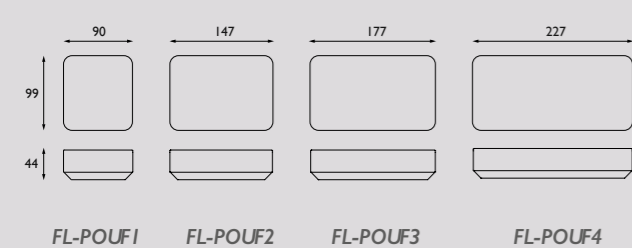

Dormeuses

Corners

Corners 45° en Corners Hexagon

End elements

Poufs

Flared modular sofa design by by Sven+Jon
Geproduceerd in Nederland

		Stof Groep 1	Stof Groep 2	Stof Groep 3	Stof Groep 4	Stof Groep 5	Leer Angler/Madura	Leer Devon/Wax S.	Leer Colorado
FL-DSL	Dormeuse S/ L	€1.680	€1.923	€2.248	€2.518	€2.652	€2.959	€3.403	€3.869
FL-DSR	Dormeuse S/ R	€1.680	€1.923	€2.248	€2.518	€2.652	€2.959	€3.403	€3.869
FL-DSAL	Dormeuse S/Arm L	€1.925	€2.224	€2.646	€2.986	€3.160	€3.347	€3.849	€4.373
FL-DSAR	Dormeuse S/Arm R	€1.925	€2.224	€2.646	€2.986	€3.160	€3.347	€3.849	€4.373
FL-DML	Dormeuse M/ L	€1.860	€2.111	€2.435	€2.711	€2.844	€3.117	€3.551	€4.004
FL-DMR	Dormeuse M/ R	€1.860	€2.111	€2.435	€2.711	€2.844	€3.117	€3.551	€4.004
FL-DMAL	Dormeuse M/Arm L	€2.117	€2.437	€2.884	€3.247	€3.431	€3.673	€4.221	€4.793
FL-DMAR	Dormeuse M/Arm R	€2.117	€2.437	€2.884	€3.247	€3.431	€3.673	€4.221	€4.793
FL-DLL	Dormeuse L / L	€2.257	€2.597	€3.073	€3.460	€3.656	€4.079	€4.718	€5.387
FL-DLR	Dormeuse L / R	€2.257	€2.597	€3.073	€3.460	€3.656	€4.079	€4.718	€5.387
FL-DLAL	Dormeuse L/Arm L	€2.476	€2.845	€3.353	€3.768	€3.977	€4.434	€5.119	€5.835
FL-DLAR	Dormeuse L/Arm R	€2.476	€2.845	€3.353	€3.768	€3.977	€4.434	€5.119	€5.835
FL-CL	Corner/L	€1.564	€1.814	€2.173	€2.458	€2.608	€2.855	€3.312	€3.790
FL-CR	Corner/R	€1.564	€1.814	€2.173	€2.458	€2.608	€2.855	€3.312	€3.790
FL-LCL	Corner Large/L	€2.031	€2.288	€2.695	€3.212	€3.438	€3.810	€4.496	€5.183
FL-LCR	Corner Large/R	€2.031	€2.288	€2.695	€3.212	€3.438	€3.810	€4.496	€5.183
FL-45	Corner 45 degrees	€1.908	€2.135	€2.358	€2.689	€2.913	€3.433	€4.020	€4.607
FL-45B	Corner 45 degrees B	€2.191	€2.425	€2.608	€2.919	€3.125	€3.695	€4.269	€4.842
FL-HEXS	Corner Hexagon Small	€2.128	€2.416	€2.753	€3.242	€3.412	€3.767	€4.503	€5.238
FL-HEXM	Corner Hexagon Medium	€2.240	€2.532	€2.858	€3.314	€3.508	€3.800	€4.566	€5.247
FL-HEXL	Corner Hexagon Large	€2.337	€2.623	€2.915	€3.370	€3.566	€3.866	€4.568	€5.270
FL-ENDLS	End element Small/L	€2.303	€2.621	€2.999	€3.512	€3.765	€4.121	€4.936	€5.478
FL-ENDRS	End element Small/R	€2.303	€2.621	€2.999	€3.512	€3.765	€4.121	€4.936	€5.478
FL-ENDLL	End element Large/L	€2.439	€2.781	€3.230	€3.608	€3.792	€4.351	€5.014	€5.706
FL-ENDRL	End element Large/R	€2.439	€2.781	€3.230	€3.608	€3.792	€4.351	€5.014	€5.706
FL-ENDLST	End element Straight/L	€2.304	€2.646	€3.095	€3.473	€3.657	€4.141	€4.804	€5.496
FL-ENDRST	End element Straight/R	€2.304	€2.646	€3.095	€3.473	€3.657	€4.141	€4.804	€5.496
FL-POUF1	Pouf 99x90	€747	€831	€923	€1.010	€1.048	€1.090	€1.205	€1.325
FL-POUF2	Pouf 99x147	€854	€951	€1.036	€1.172	€1.322	€1.327	€1.515	€1.704
FL-POUF3	Pouf 99x177	€945	€1.049	€1.135	€1.275	€1.432	€1.439	€1.636	€1.833
FL-POUF4	Pouf 99x227	€1.036	€1.147	€1.232	€1.379	€1.543	€1.560	€1.767	€1.975