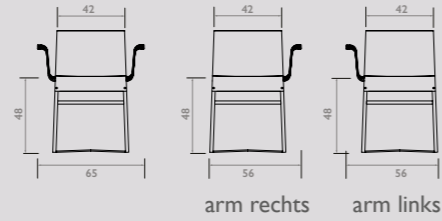

Founded Collection

Stoer en verfijnd, dat is een goede omschrijving voor de Founded collectie die is ontworpen door Richard Schipper. Het idee is ontstaan vanuit de wens om in Nederland de maakindustrie en de ontwikkeling van ontwerpen levend te houden.

De ontwerpen kenmerken zich doordat de gestoffeerde delen worden gemaakt van tuigleer en door het stalen frame uit één deel; ambachtelijk gebogen tot de juiste vorm. Tuigleer is plantaardig gelooide leer. Doordat dit type leer erg sterk is en weinig rek heeft, is het erg geschikt voor zitmeubels. Om het tuigleer een rijkere uitstraling te geven is gekozen voor een geschuurde variant. Dit zorgt voor een warme minimalistische beleving en sluit daardoor goed aan bij de collectie van QLIV.

Founded Stoel