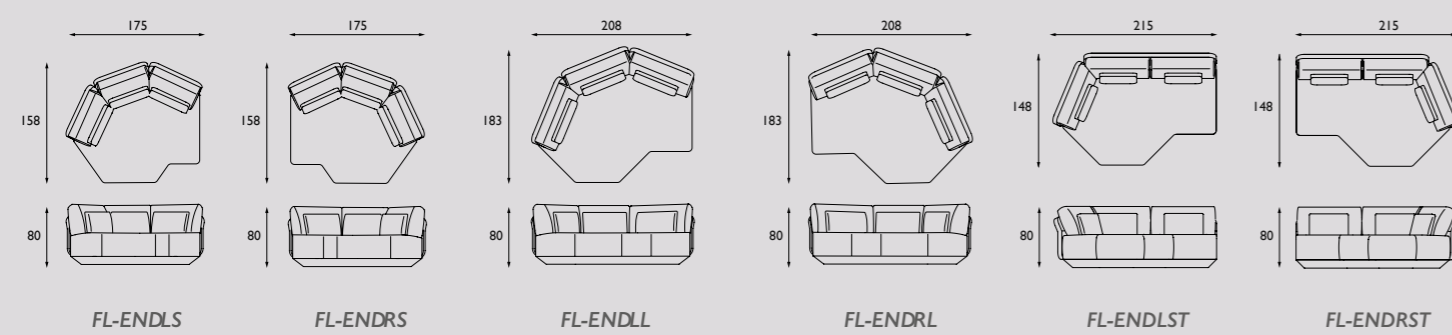

Dormeuses

Corners

Corners 45° en Corners Hexagon

End elements

Poufs

Flared modular sofa design by by Sven+Jon
Geproduceerd in Nederland

		Stof Groep 1	Stof Groep 2	Stof Groep 3	Stof Groep 4	Stof Groep 5	Leer Angler/Madura	Leer Devon/Wax S.	Leer Colorado
FL-DSL	Dormeuse S/ L	€1.680	€1.923	€2.248	€2.518	€2.652	€2.959	€3.403	€3.869
FL-DSR	Dormeuse S/ R	€1.680	€1.923	€2.248	€2.518	€2.652	€2.959	€3.403	€3.869
FL-DSAL	Dormeuse S/Arm L	€1.925	€2.224	€2.646	€2.986	€3.160	€3.347	€3.849	€4.373
FL-DSAR	Dormeuse S/Arm R	€1.925	€2.224	€2.646	€2.986	€3.160	€3.347	€3.849	€4.373
FL-DML	Dormeuse M/ L	€1.860	€2.111	€2.435	€2.711	€2.844	€3.117	€3.551	€4.004
FL-DMR	Dormeuse M/ R	€1.860	€2.111	€2.435	€2.711	€2.844	€3.117	€3.551	€4.004
FL-DMAL	Dormeuse M/Arm L	€2.117	€2.437	€2.884	€3.247	€3.431	€3.673	€4.221	€4.793
FL-DMAR	Dormeuse M/Arm R	€2.117	€2.437	€2.884	€3.247	€3.431	€3.673	€4.221	€4.793
FL-DLL	Dormeuse L / L	€2.257	€2.597	€3.073	€3.460	€3.656	€4.079	€4.718	€5.387
FL-DLR	Dormeuse L / R	€2.257	€2.597	€3.073	€3.460	€3.656	€4.079	€4.718	€5.387
FL-DLAL	Dormeuse L/Arm L	€2.476	€2.845	€3.353	€3.768	€3.977	€4.434	€5.119	€5.835
FL-DLAR	Dormeuse L/Arm R	€2.476	€2.845	€3.353	€3.768	€3.977	€4.434	€5.119	€5.835
FL-CL	Corner/L	€1.564	€1.814	€2.173	€2.458	€2.608	€2.855	€3.312	€3.790
FL-CR	Corner/R	€1.564	€1.814	€2.173	€2.458	€2.608	€2.855	€3.312	€3.790
FL-LCL	Corner Large/L	€2.031	€2.288	€2.695	€3.212	€3.438	€3.810	€4.496	€5.183
FL-LCR	Corner Large/R	€2.031	€2.288	€2.695	€3.212	€3.438	€3.810	€4.496	€5.183
FL-45	Corner 45 degrees	€1.908	€2.135	€2.358	€2.689	€2.913	€3.433	€4.020	€4.607
FL-45B	Corner 45 degrees B	€2.191	€2.425	€2.608	€2.919	€3.125	€3.695	€4.269	€4.842
FL-HEXS	Corner Hexagon Small	€2.128	€2.416	€2.753	€3.242	€3.412	€3.767	€4.503	€5.238
FL-HEXM	Corner Hexagon Medium	€2.240	€2.532	€2.858	€3.314	€3.508	€3.800	€4.566	€5.247
FL-HEXL	Corner Hexagon Large	€2.337	€2.623	€2.915	€3.370	€3.566	€3.866	€4.568	€5.270
FL-ENDLS	End element Small/L	€2.303	€2.621	€2.999	€3.512	€3.765	€4.121	€4.936	€5.478
FL-ENDRS	End element Small/R	€2.303	€2.621	€2.999	€3.512	€3.765	€4.121	€4.936	€5.478
FL-ENDLL	End element Large/L	€2.439	€2.781	€3.230	€3.608	€3.792	€4.351	€5.014	€5.706
FL-ENDRL	End element Large/R	€2.439	€2.781	€3.230	€3.608	€3.792	€4.351	€5.014	€5.706
FL-ENDLST	End element Straight/L	€2.304	€2.646	€3.095	€3.473	€3.657	€4.141	€4.804	€5.496
FL-ENDRST	End element Straight/R	€2.304	€2.646	€3.095	€3.473	€3.657	€4.141	€4.804	€5.496
FL-POUF1	Pouf 99x90	€747	€831	€923	€1.010	€1.048	€1.090	€1.205	€1.325
FL-POUF2	Pouf 99x147	€854	€951	€1.036	€1.172	€1.322	€1.327	€1.515	€1.704
FL-POUF3	Pouf 99x177	€945	€1.049	€1.135	€1.275	€1.432	€1.439	€1.636	€1.833
FL-POUF4	Pouf 99x227	€1.036	€1.147	€1.232	€1.379	€1.543	€1.560	€1.767	€1.975