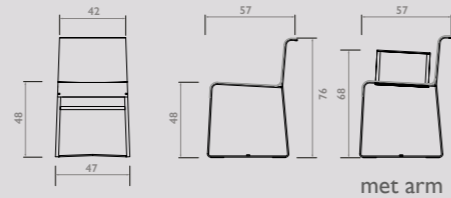

Founded Collection

Stoer en verfijnd, dat is een goede omschrijving voor de Founded collectie die is ontworpen door Richard Schipper. Het idee is ontstaan vanuit de wens om in Nederland de maakindustrie en de ontwikkeling van ontwerpen levend te houden.

De ontwerpen kenmerken zich doordat de gestoffeerde delen worden gemaakt van tuigleer en door het stalen frame uit één deel; ambachtelijk gebogen tot de juiste vorm. Tuigleer is plantaardig gelooide leer. Doordat dit type leer erg sterk is en weinig rek heeft, is het erg geschikt voor zitmeubels. Om het tuigleer een rijkere uitstraling te geven is gekozen voor een geschuurde variant. Dit zorgt voor een warme minimalistische beleving en sluit daardoor goed aan bij de collectie van QLIV.

Founded Stoel