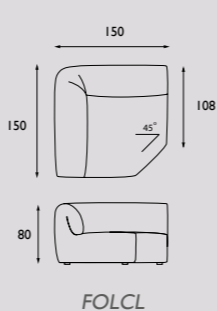

Corner element