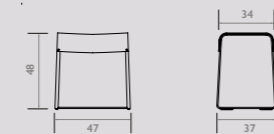

Founded Kruk