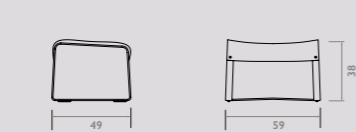

Founded Stoel

Founded Kruk

Founded Fauteuil

Founded Ottoman

Founded stoel by Richard Schipper

Geproduceerd in Nederland

	Zonder arm	1 arm	2 armen
Founded stoel	€578	€697	€834
Founded kruk hoogte 45 cm	€408		
Founded fauteuil	€1.513	€1.816	€2.176
Founded ottoman	€875		