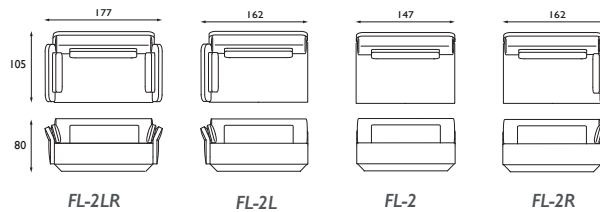

Leathers: Angler, Maduro, Devon, Colorado

1 de ploeg 2 kvadrat 3 aristide 4 ROMO 5 SAHCO 6 QLIV

FLARED SOFA / SOFA

design by Jon+Sven

MAATMOGELIJKHEDEN & SPECIFICATIES SIZE OPTIONS & SPECIFICATIONS

dimensions in centimeters (cm)

1-seaters

2-seaters

2,5-seaters

3-seaters

4-seaters

5-seaters

Longchairs

FLARED SOFA / SOFA

design by Jon+Sven

MAATMOGELIJKHEDEN & SPECIFICATIES SIZE OPTIONS & SPECIFICATIONS

dimensions in centimeters (cm)

Dormeuses

Corners

Corners 45° en Corners Hexagon

End elements

Poufs