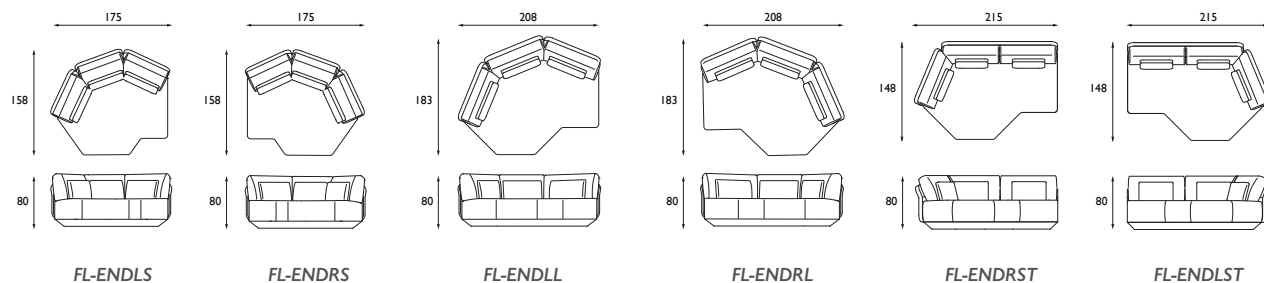

1-seaters

2-seaters

2,5-seaters

3-seaters

4-seaters

5-seaters

Longchairs

FLARED SOFA / SOFA

design by Jon+Sven

MAATMOGELIJKHEDEN & SPECIFICATIES SIZE OPTIONS & SPECIFICATIONS

dimensions in centimeters (cm)

Dormeuses

Corners

Corners 45° en Corners Hexagon

End elements

Poufs