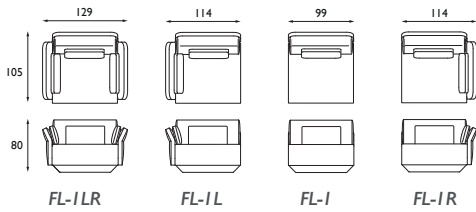

Leathers: Angler, Maduro, Devon, Colorado

1 de ploeg 2 kvadrat 3 aristide 4 ROMO 5 SAHCO 6 QLIV

FLARED SOFA / SOFA

design by Jon+Sven

MAATMOGELIJKHEDEN & SPECIFICATIES SIZE OPTIONS & SPECIFICATIONS

dimensions in centimeters (cm)

1-seaters

2-seaters

2,5-seaters

3-seaters

4-seaters

5-seaters

Longchairs

FLARED SOFA / SOFA

design by Jon+Sven

MAATMOGELIJKHEDEN & SPECIFICATIES SIZE OPTIONS & SPECIFICATIONS

dimensions in centimeters (cm)

Dormeuses

Corners

Corners 45° en Corners Hexagon

End elements

Poufs