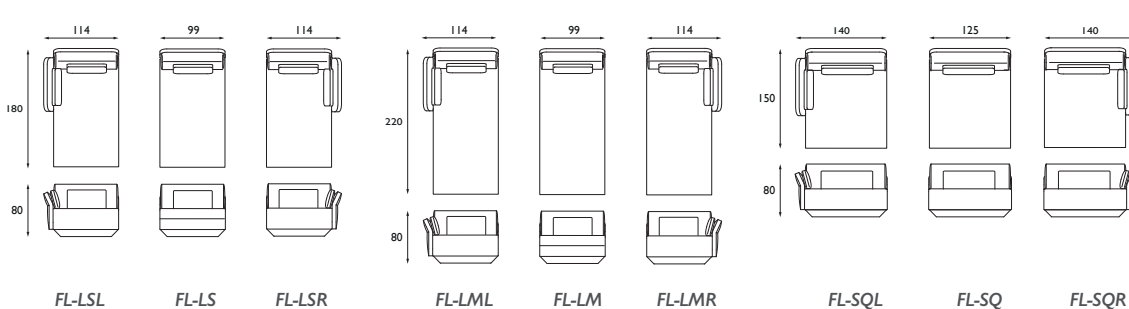

Leathers: Angler, Maduro, Devon, Colorado

1 de ploeg 2 kvadrat 3 aristide 4 ROMO 5 SAHCO 6 QLIV

FLARED SOFA / SOFA

design by Jon+Sven

MAATMOGELIJKHEDEN & SPECIFICATIES SIZE OPTIONS & SPECIFICATIONS

dimensions in centimeters (cm)

1-seaters

2-seaters

2,5-seaters

3-seaters

4-seaters

5-seaters

Longchairs

FLARED SOFA / SOFA

design by Jon+Sven

MAATMOGELIJKHEDEN & SPECIFICATIES SIZE OPTIONS & SPECIFICATIONS

dimensions in centimeters (cm)

Dormeuses

Corners

Corners 45° en Corners Hexagon

End elements

Poufs