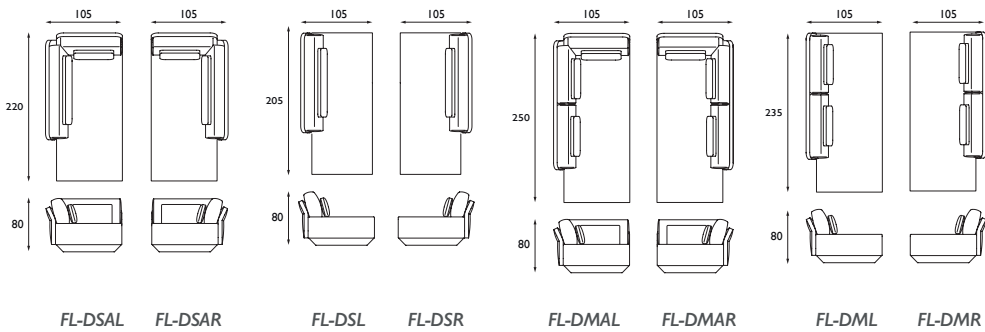

Leathers: Angler, Maduro, Devon, Colorado

1 de ploeg 2 kvadrat 3 aristide 4 ROMO 5 SAHCO 6 QLIV

FLARED SOFA / SOFA

design by Jon+Sven

MAATMOGELIJKHEDEN & SPECIFICATIES SIZE OPTIONS & SPECIFICATIONS

dimensions in centimeters (cm)

1-seaters

2-seaters

2,5-seaters

3-seaters

4-seaters

5-seaters

Longchairs

FLARED SOFA / SOFA

design by Jon+Sven

MAATMOGELIJKHEDEN & SPECIFICATIES SIZE OPTIONS & SPECIFICATIONS

dimensions in centimeters (cm)

Dormeuses

Corners

Corners 45° en Corners Hexagon

End elements

Poufs