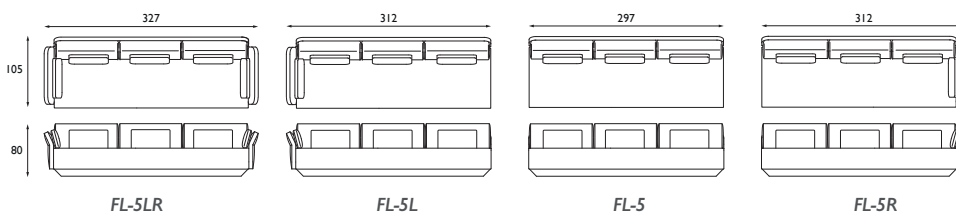

1-seaters

2-seaters

2,5-seaters

3-seaters

4-seaters

5-seaters

Longchairs

FLARED SOFA / SOFA

design by Jon+Sven

MAATMOGELIJKHEDEN & SPECIFICATIES SIZE OPTIONS & SPECIFICATIONS

dimensions in centimeters (cm)

Dormeuses

Corners

Corners 45° en Corners Hexagon

End elements

Poufs