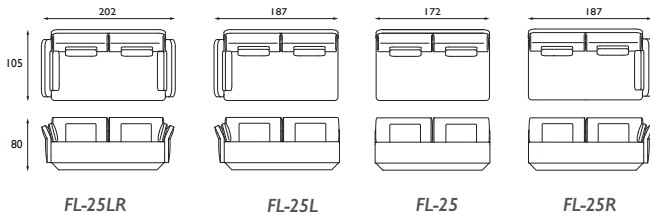

Leathers: Angler, Maduro, Devon, Colorado

1 de ploeg 2 kvadrat 3 aristide 4 ROMO 5 SAHCO 6 QLIV

FLARED SOFA / SOFA

design by Jon+Sven

MAATMOGELIJKHEDEN & SPECIFICATIES SIZE OPTIONS & SPECIFICATIONS

dimensions in centimeters (cm)

1-seaters

2-seaters

2,5-seaters

3-seaters

4-seaters

5-seaters

Longchairs

FLARED SOFA / SOFA

design by Jon+Sven

MAATMOGELIJKHEDEN & SPECIFICATIES SIZE OPTIONS & SPECIFICATIONS

dimensions in centimeters (cm)

Dormeuses

Corners

Corners 45° en Corners Hexagon

End elements

Poufs