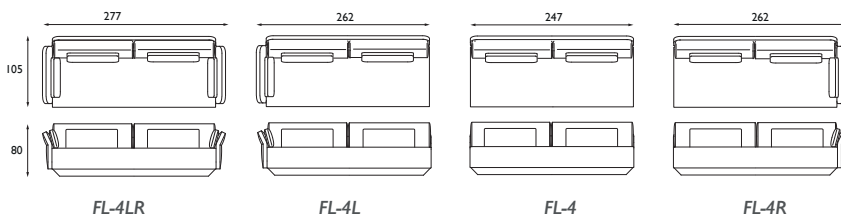

1-seaters

2-seaters

2,5-seaters

3-seaters

4-seaters

5-seaters

Longchairs

FLARED SOFA / SOFA

design by Jon+Sven

MAATMOGELIJKHEDEN & SPECIFICATIES SIZE OPTIONS & SPECIFICATIONS

dimensions in centimeters (cm)

Dormeuses

Corners

Corners 45° en Corners Hexagon

End elements

Poufs