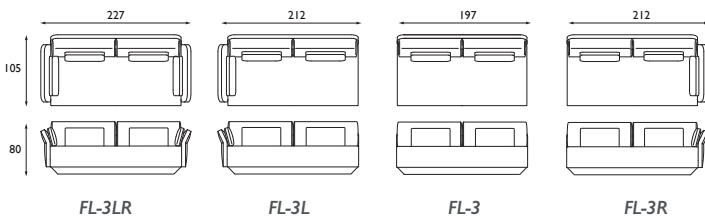

1-seaters

2-seaters

2,5-seaters

3-seaters

4-seaters

5-seaters

Longchairs

FLARED SOFA / SOFA

design by Jon+Sven

MAATMOGELIJKHEDEN & SPECIFICATIES SIZE OPTIONS & SPECIFICATIONS

dimensions in centimeters (cm)

Dormeuses

Corners

Corners 45° en Corners Hexagon

End elements

Poufs