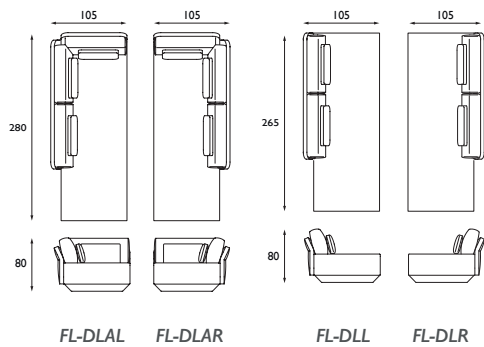

Leathers: Angler, Maduro, Devon, Colorado

1 de ploeg 2 kvadrat 3 aristide 4 ROMO 5 SAHCO 6 QLIV

FLARED SOFA / SOFA

design by Jon+Sven

MAATMOGELIJKHEDEN & SPECIFICATIES SIZE OPTIONS & SPECIFICATIONS

dimensions in centimeters (cm)

1-seaters

2-seaters

2,5-seaters

3-seaters

4-seaters

5-seaters

Longchairs

FLARED SOFA / SOFA

design by Jon+Sven

MAATMOGELIJKHEDEN & SPECIFICATIES SIZE OPTIONS & SPECIFICATIONS

dimensions in centimeters (cm)

Dormeuses

Corners

Corners 45° en Corners Hexagon

End elements

Poufs