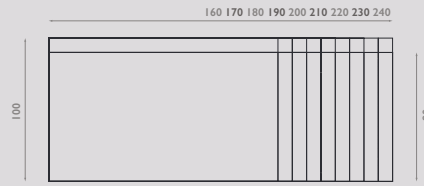

Jij bent On Top!

Nieuw in de collectie: tafel On Top. QLIV STUDIO ontwikkelde deze tafel, een licht en luchtig industrieel ontwerp, waarbij de kunst van het weglaten in optima forma is toegepast. Bij deze tafel is de koper 'On Top'. De tafel is volledig zelf samen te stellen. Met de keuze uit een rechthoekig of strak ovaal blad, een rechte of verjongde randafwerking, Eiken Premium of Bold, Amerikaans noten en Fenix™ van Arpa met maar liefst 34 afwerkingen, creëer je de gewenste uitstraling voor iedere ruimte. Het blad is standaard verkrijgbaar in 90 en 100 cm breed. De lengtemaat start met 160 cm en kan per 10 cm worden verlengd tot maximaal 240 cm.

Voor de poot is gebruik gemaakt van laser cut technologie, waardoor een onderstel is ontstaan dat speelt met het licht. De juiste balans tussen licht en donker zorgt voor een intrigerend spel onder het tafelblad. De positie van de poot is gemakkelijk aan te passen door meerdere inserts onder het blad. Door de ranke belijning is deze tafel zeer geschikt voor kleinere ruimtes en zorgt hij voor extra luchtigheid in grotere ruimtes.

On Top Rechthoek, rand strak