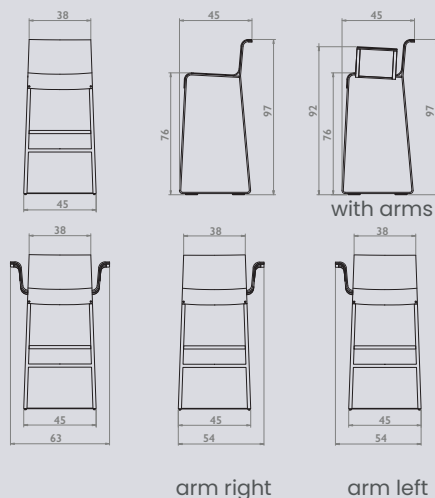

Maintenance: [link to maintenance web page](#)

Founded Bar chair 75

Founded Stool 45, 65 en 75