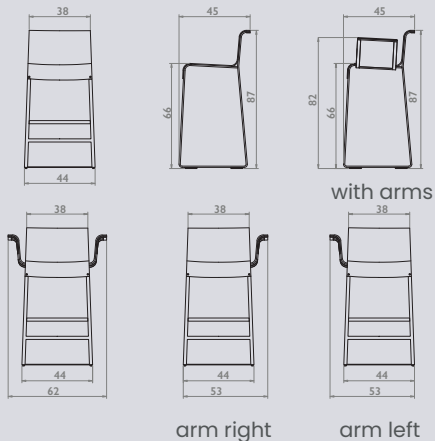

MAATMOGELIJKHEDEN & SPECIFICATIES SIZE OPTIONS & SPECIFICATIONS

Founded Counter chair 65