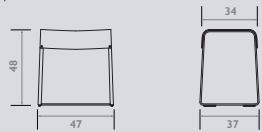

Founded Stool